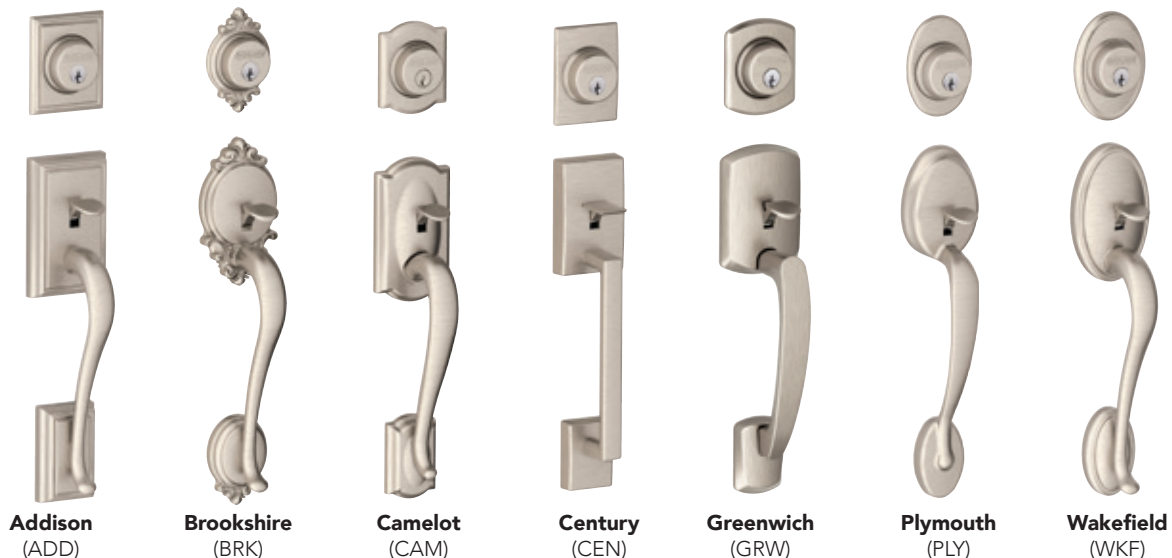

F58 Available Exterior Styles