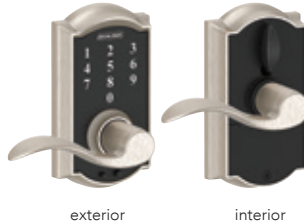

Choose your own access codes

- Create and delete codes for visiting friends and family
- Memory for 19 access codes

Easy installation

- Installs in minutes with a screwdriver - no wiring needed
- Guaranteed to fit on standard doors

BE375
Camelot
(CAM)

BE375
Century
(CEN)

BE375
Schlage Touch™ Keyless Touchscreen Deadbolt

FINISHES

Function	Style/Design	Packaging	605	505	608	609	618	619	620	621	622	625	626	716	613
BE375	Camelot	Box/Vis	\$250	•	•	\$255	•	\$255	•	•	\$255	\$255	\$255	\$255	•
BE375	Century	Box/Vis	•	•	•	•	•	255	•	•	255	255	255	255	•

FE695
Camelot x Accent
(CAM) (ACC)

FE695
Camelot x Flair
(CAM) (FLA)

FE695
Century x Broadway
(CEN) (BRW)

FE695
Century x Latitude
(CEN) (LAT)

FE695
Century x Merano
(CEN) (MER)

FE695
Schlage Touch™ Keyless Touchscreen Lever