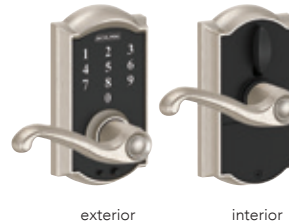

Choose your own access codes

- Create and delete codes for visiting friends and family
- Memory for 19 access codes

Easy installation

- Installs in minutes with a screwdriver - no wiring needed
- Guaranteed to fit on standard doors

BE375
Camelot
(CAM)

BE375
Century
(CEN)

BE375
Schlage Touch™ Keyless Touchscreen Deadbolt

FINISHES

Function	Style/Design	Packaging	605	505	608	609	618	619	620	621	622	625	626	716	613
BE375	Camelot	Box/Vis	\$250	•	•	\$255	•	\$255	•	•	\$255	\$255	\$255	\$255	•
BE375	Century	Box/Vis	•	•	•	•	•	255	•	•	255	255	255	255	•

FE695
Camelot x Accent
(CAM) (ACC)

FE695
Camelot x Flair
(CAM) (FLA)

FE695
Century x Broadway
(CEN) (BRW)

FE695
Century x Latitude
(CEN) (LAT)

FE695
Century x Merano
(CEN) (MER)

FE695
Schlage Touch™ Keyless Touchscreen Lever