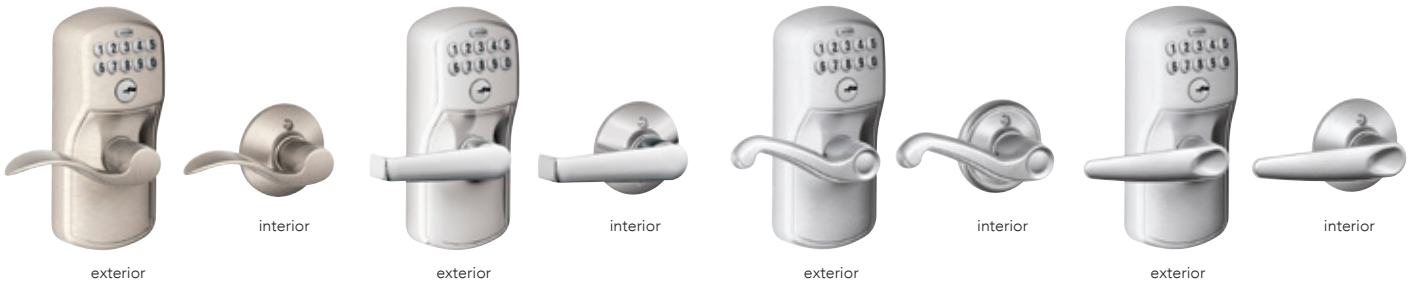

* Schlage Sense Wi-Fi Adapter must stay plugged into power at home, connected to Wi-Fi and in Bluetooth range of the lock (about 40 feet) to enable remote access. One Adapter supports up to two locks.

**BR400 Series
Schlage Sense Wi-Fi Adapter**

With the optional Schlage Sense™ Wi-Fi Adapter, users can lock and unlock their Schlage Sense™ Smart Deadbolt from anywhere using iOS and Android™ smartphones.*

FE595 Keypad levers with Flex-Lock

FINISHES

Function	Style/Design	Packaging	605	505	608	609	618	619	620	621	622	625	626	716	613
(CAM) Camelot															
FE595	Accent Lever	Box/Vis	•	\$245	•	\$245	•	\$245	\$245	•	•	•	\$245	\$245	•
FE595	Georgian Knob	Box	•	230	•	230	•	230	•	•	•	•	•	230	•
(PLY) Plymouth															
FE595	Accent Lever	Box	•	•	•	•	•	245	245	•	•	•	•	245	•
FE595	Latitude Lever	Box/Vis	•	•	•	•	•	245	•	•	•	•	245	•	•
FE595	Elan Lever	Box	•	•	•	•	•	•	•	•	•	•	245	•	•
FE595	Flair Lever	Box/Vis	•	245	•	245	•	245	245	•	•	•	245	245	•
FE595	Jazz Lever	Box	•	•	•	•	•	•	•	•	•	•	245	•	•
FE595	Plymouth Knob	Box	•	230	•	•	•	230	•	•	•	•	•	•	•

List Price Adders:

Visual Package Options (highlighted) - add \$5 to list price
Triple Option Latch - add \$2 to list price

FE575
Camelot x Accent
(CAM) (ACC)

FE575
Plymouth x Accent
(PLY) (ACC)

FE575
Plymouth x Elan
(PLY) (ELA)