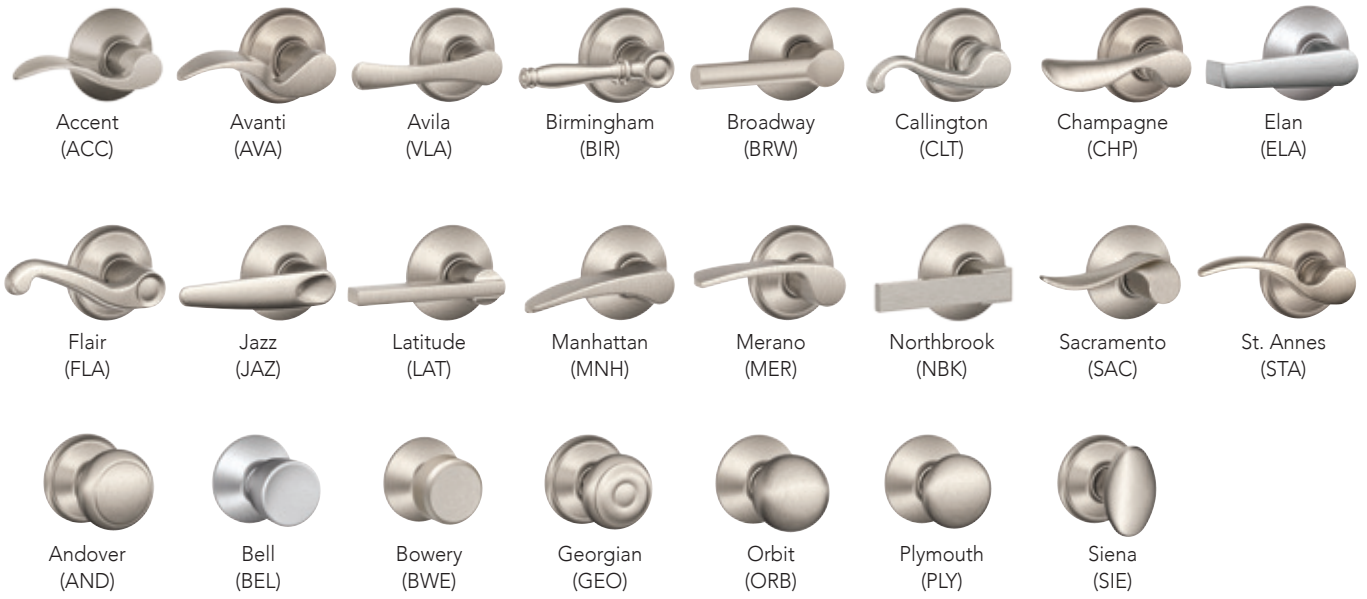

*Specify handing

Handlesets F Series

BE479, BE469, BE375, & BE365 pair with Camelot, Century & Plymouth only.

FE285 available exterior styles

Addison (ADD) Brookshire (BRK) Greenwich (GRW) Wakefield (WKF) Camelot (CAM) Century (CEN) Plymouth (PLY)

FE285 available interior styles

Accent (ACC) Avanti (AVA) Avila (VLA) Birmingham (BIR) Broadway (BRW) Callington (CLT) Champagne (CHP) Elan (ELA)

Flair (FLA) Jazz (JAZ) Latitude (LAT) Manhattan (MNH) Merano (MER) Northbrook (NBK) Sacramento (SAC) St. Annes (STA)

Andover (AND) Bell (BEL) Bowery (BWE) Georgian (GEO) Orbit (ORB) Plymouth (PLY) Siena (SIE)

For the full FE285 Handleset list price, add the price of the FE285 Exterior Option to the price of the FE285 Interior Option