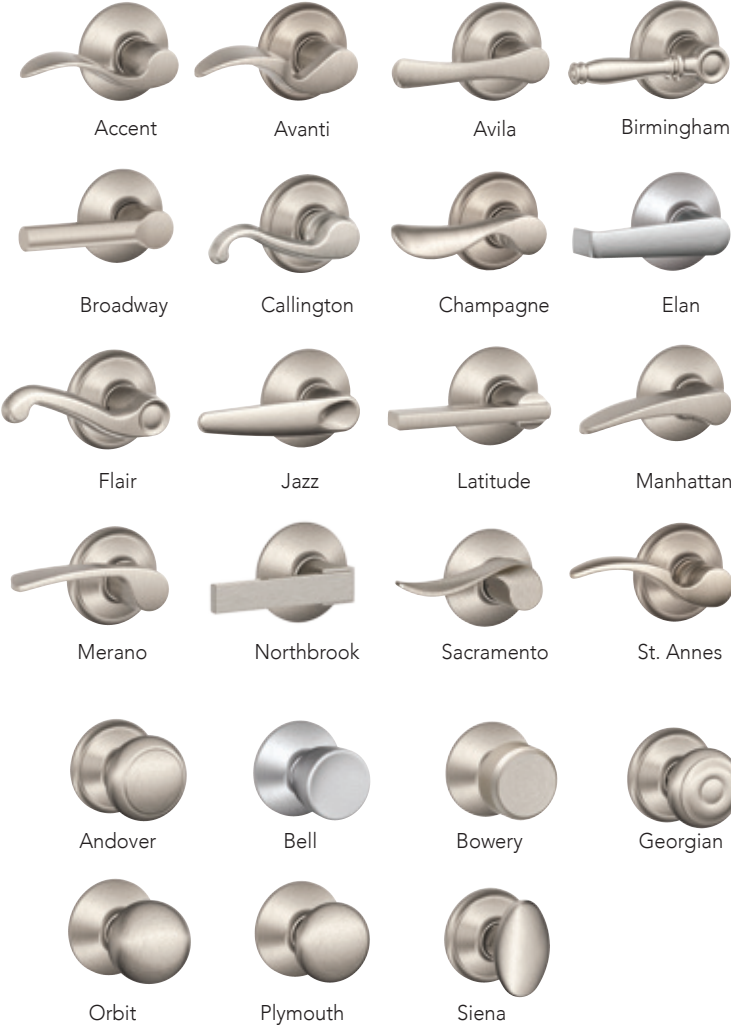

Style is in the **details.**

Schlage believes that the “finishing touch” is just as important as the first. Which is why we make distinctive door hardware designed not just to match your personal style, but to welcome you home. From classic looks that never go out of style to bold contemporary designs, our knobs and levers fit and accentuate virtually any décor – and, with multiple functions available, any door.

Proven quality & durability

- Highest residential security rating
- Safe and Easy Exit keyed entry lock unlocks when the door is opened from the inside, allowing you to leave quickly and conveniently, and re-enter easily
- Limited lifetime finish and mechanical guarantee*

Easy installation

- Guaranteed to fit on standard doors
- Installs in minutes with a screwdriver
- Reversible levers available
- Self-guiding screws align and snap themselves into place
- Universal latches slide easily into place, requiring no additional tools or manual adjustments

*See the product warranty for full details