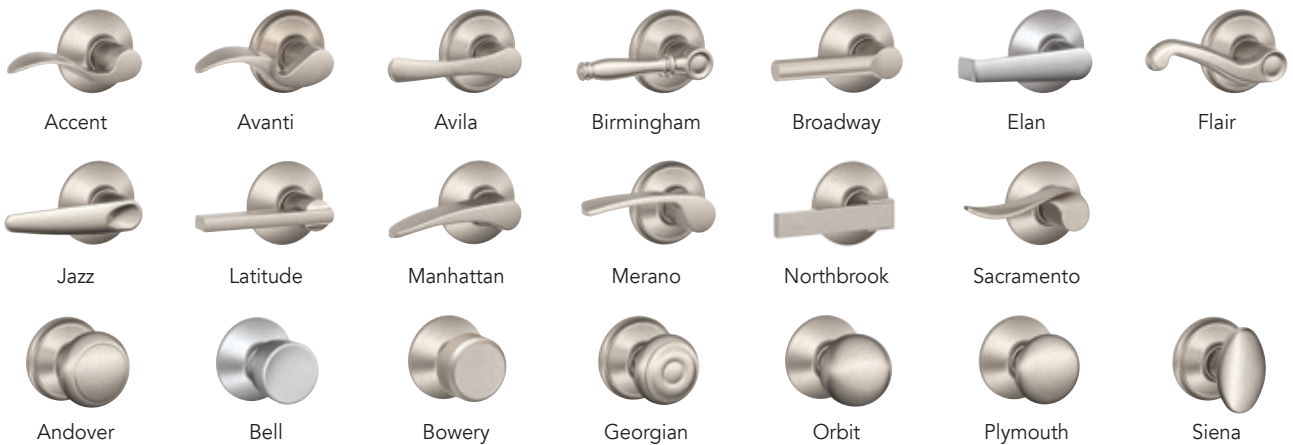

F-SERIES LEVERS AND KNOBS

Accent

Avanti

Avila

Birmingham

Broadway

Elan

Flair

Jazz

Latitude

Manhattan

Merano

Northbrook

Sacramento

Andover

Bell

Bowery

Georgian

Orbit

Plymouth

Siena