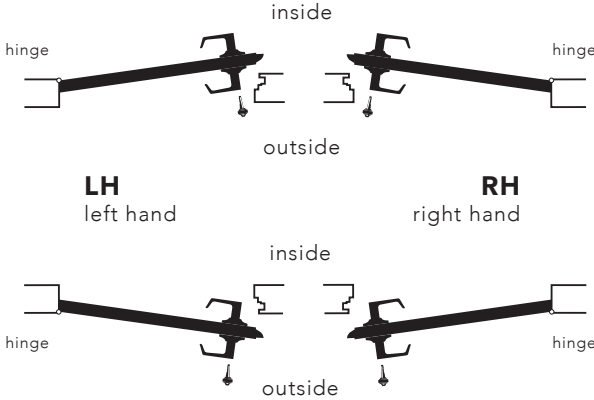

Door handing

How to determine handing of a door

Handing of all doors is determined from the exterior of the room's entrance.

- If the hinge is on the left side of the door, the door is "left hand" (LH)
- If the hinge is on the right side of the door, the door is "right hand" (RH)
- To order a handed product, please specify LH or RH
- To order a handleset, handing is still determined from the exterior of the door
- We will use that information to determine the handing for the inside of the door

Warranty information - Residential application

Lifetime Limited Mechanical & Finish Warranty and 3-Year Limited Electronics Warranty

Subject to the terms and conditions of this warranty, Schlage extends a lifetime limited mechanical and finish warranty and a three-year limited electronics warranty to the original consumer user ("Original User") of our Schlage brand product ("Product") against defects in material and workmanship, as long as the Original User occupies the residential premises upon which the Product was originally installed.

What the company will Do: Upon return of the defective Product to the Company or its authorized distributor for inspection, free and clear of all liens and encumbrances and accompanied by the statement of defects of proof of purchase, the Company will replace the Product.

Please refer to Price Book 1 for complete Warranty details. **888-805-9837**

Frequently asked questions

Get detailed technical support and answers to frequently asked questions for any Schlage product by consulting our robust knowledge base.

800-847-1864
schlage.com
www.youtube.com/schlagelocks