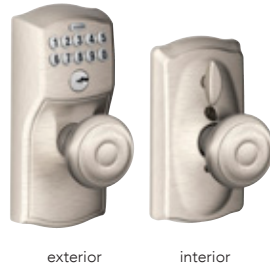

List Price Adders:

Visual Package Options (highlighted) - add \$5 to list price

Triple Option Latch - add \$2 to list price

Keypad locks

FE595
Camelot x Accent
(CAM) (ACC)

FE595
Camelot x Georgian
(CAM) (GEO)